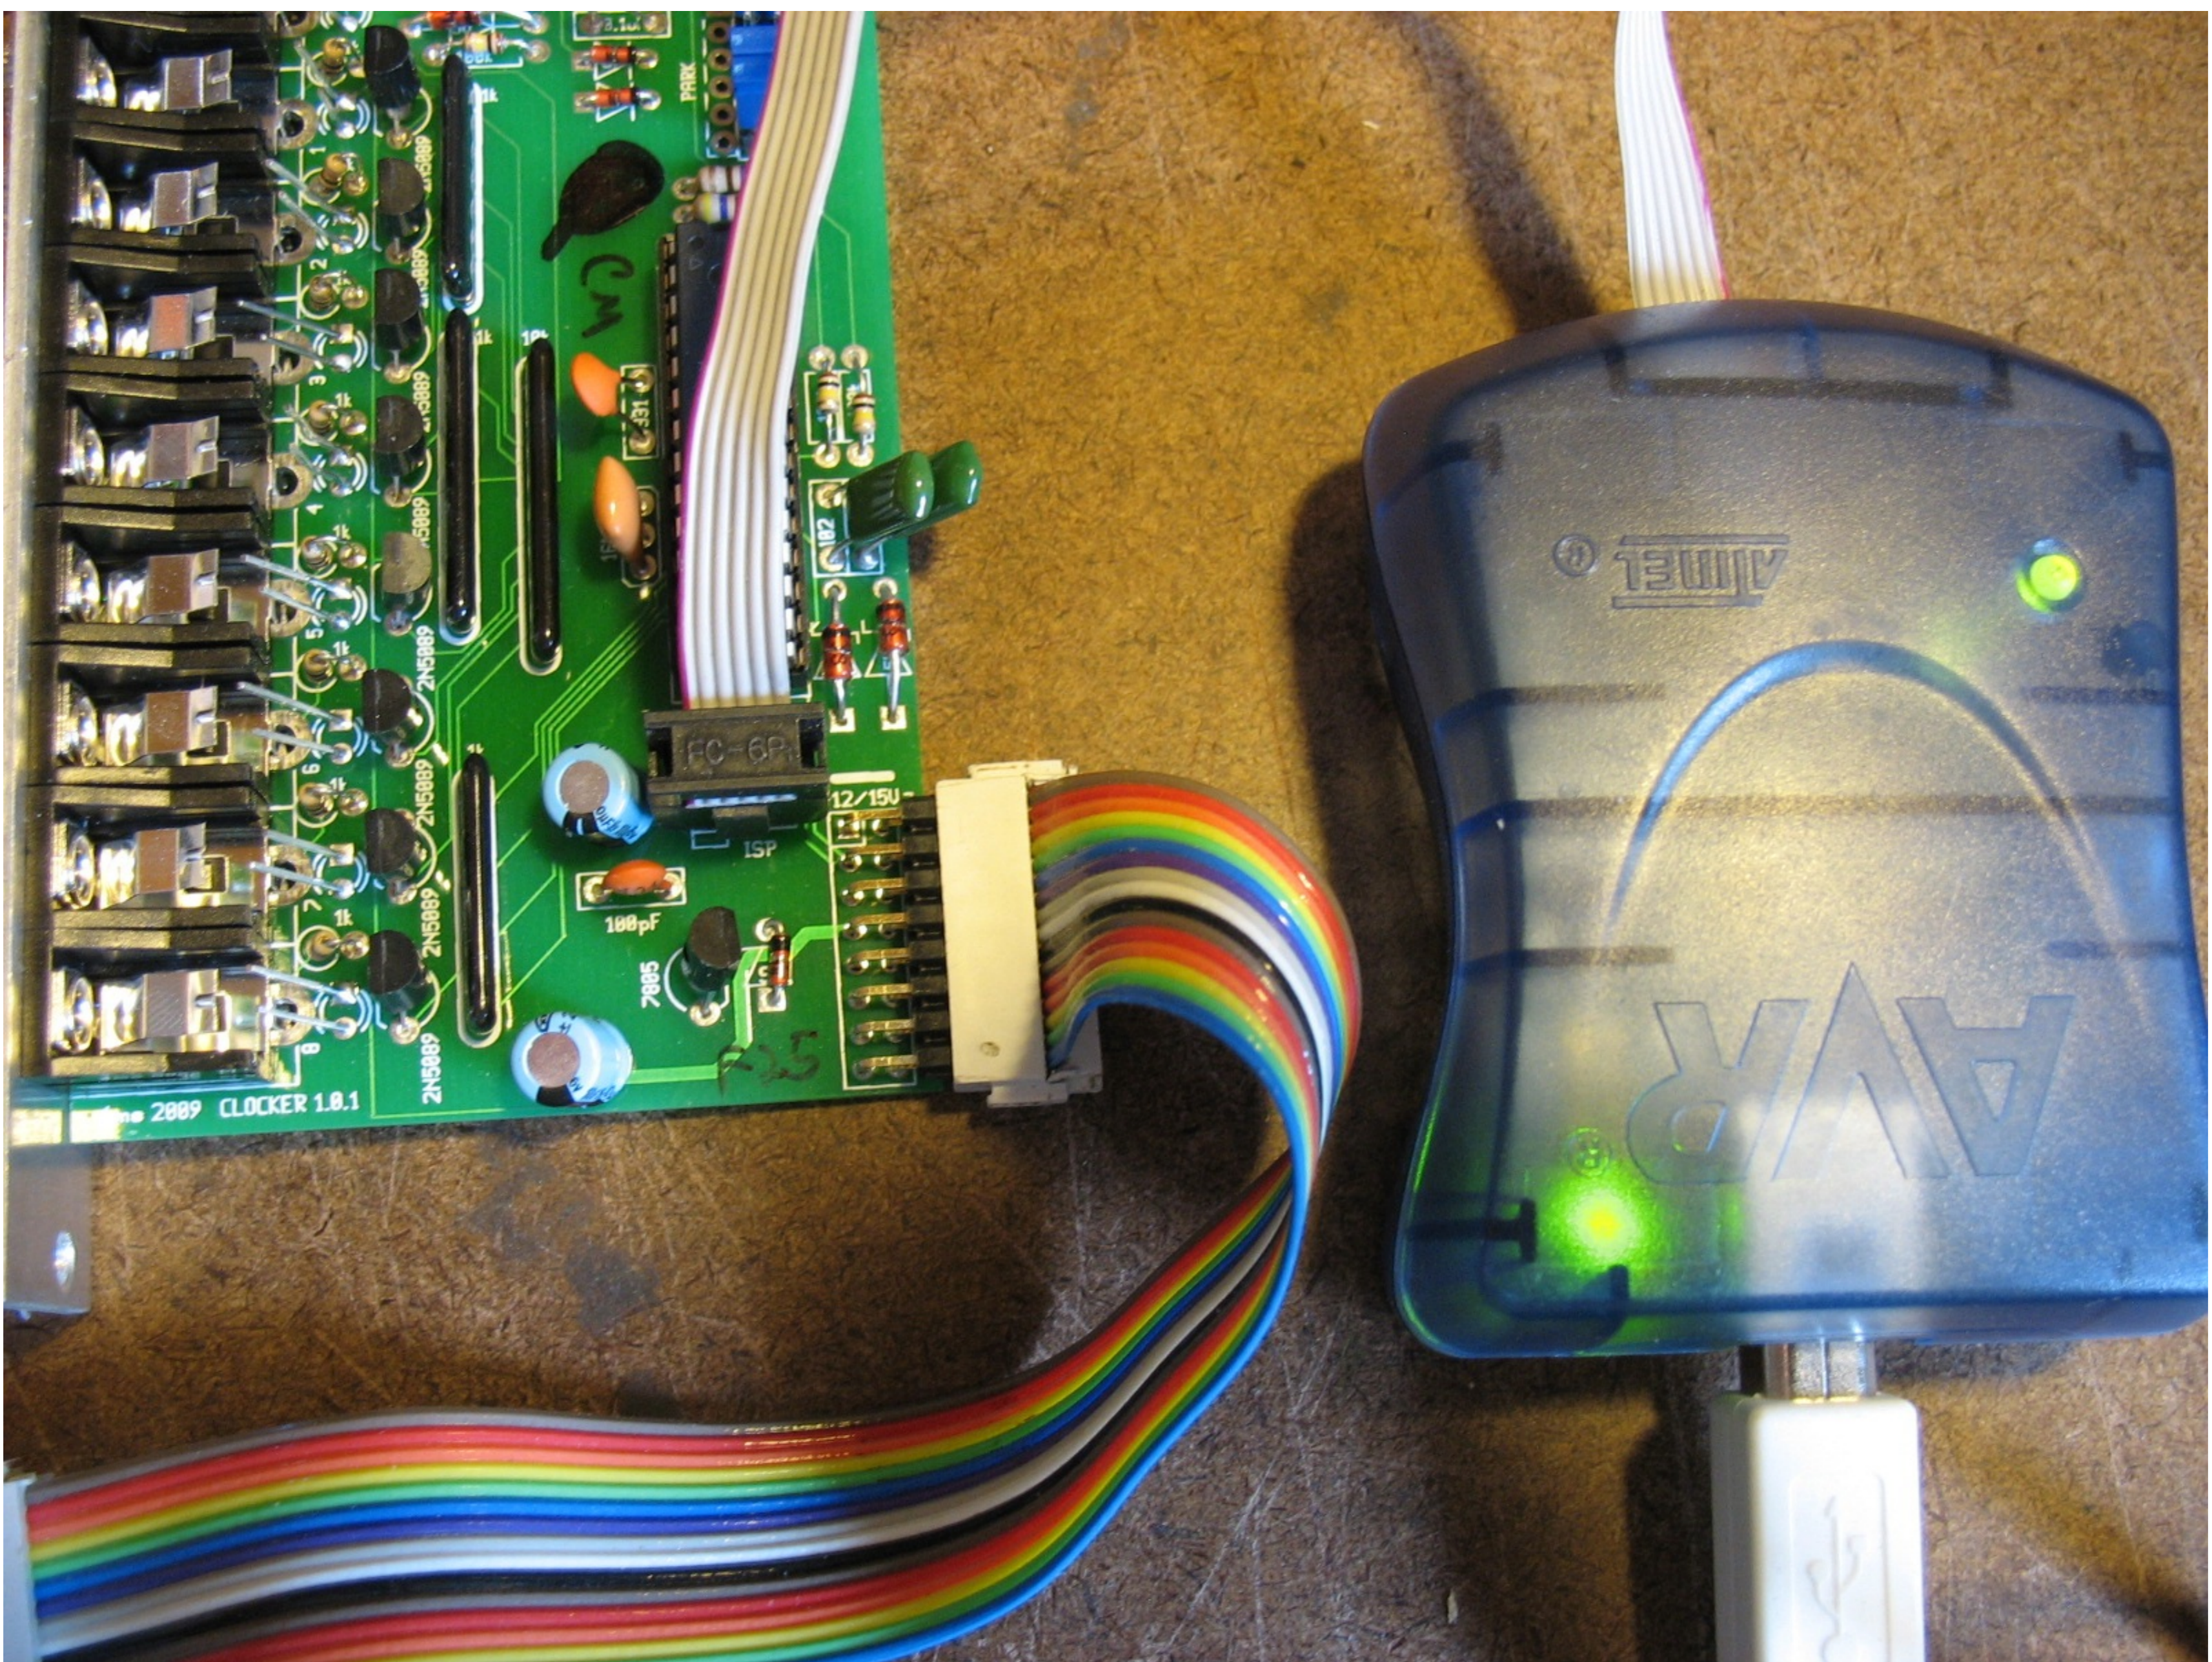

Download from
Dreamstime.com
This watermarked comp image is for previewing purposes only.

ID 2468711
© Milan Surkala | Dreamstime.com

[Atmel AvrISP MkII Driver](#)

[Atmel AvrISP MkII Driver](#)

Download from
Dreamstime.com

This watermarked comp image is for previewing purposes only.

ID 2468711

© Milan Surkala | Dreamstime.com